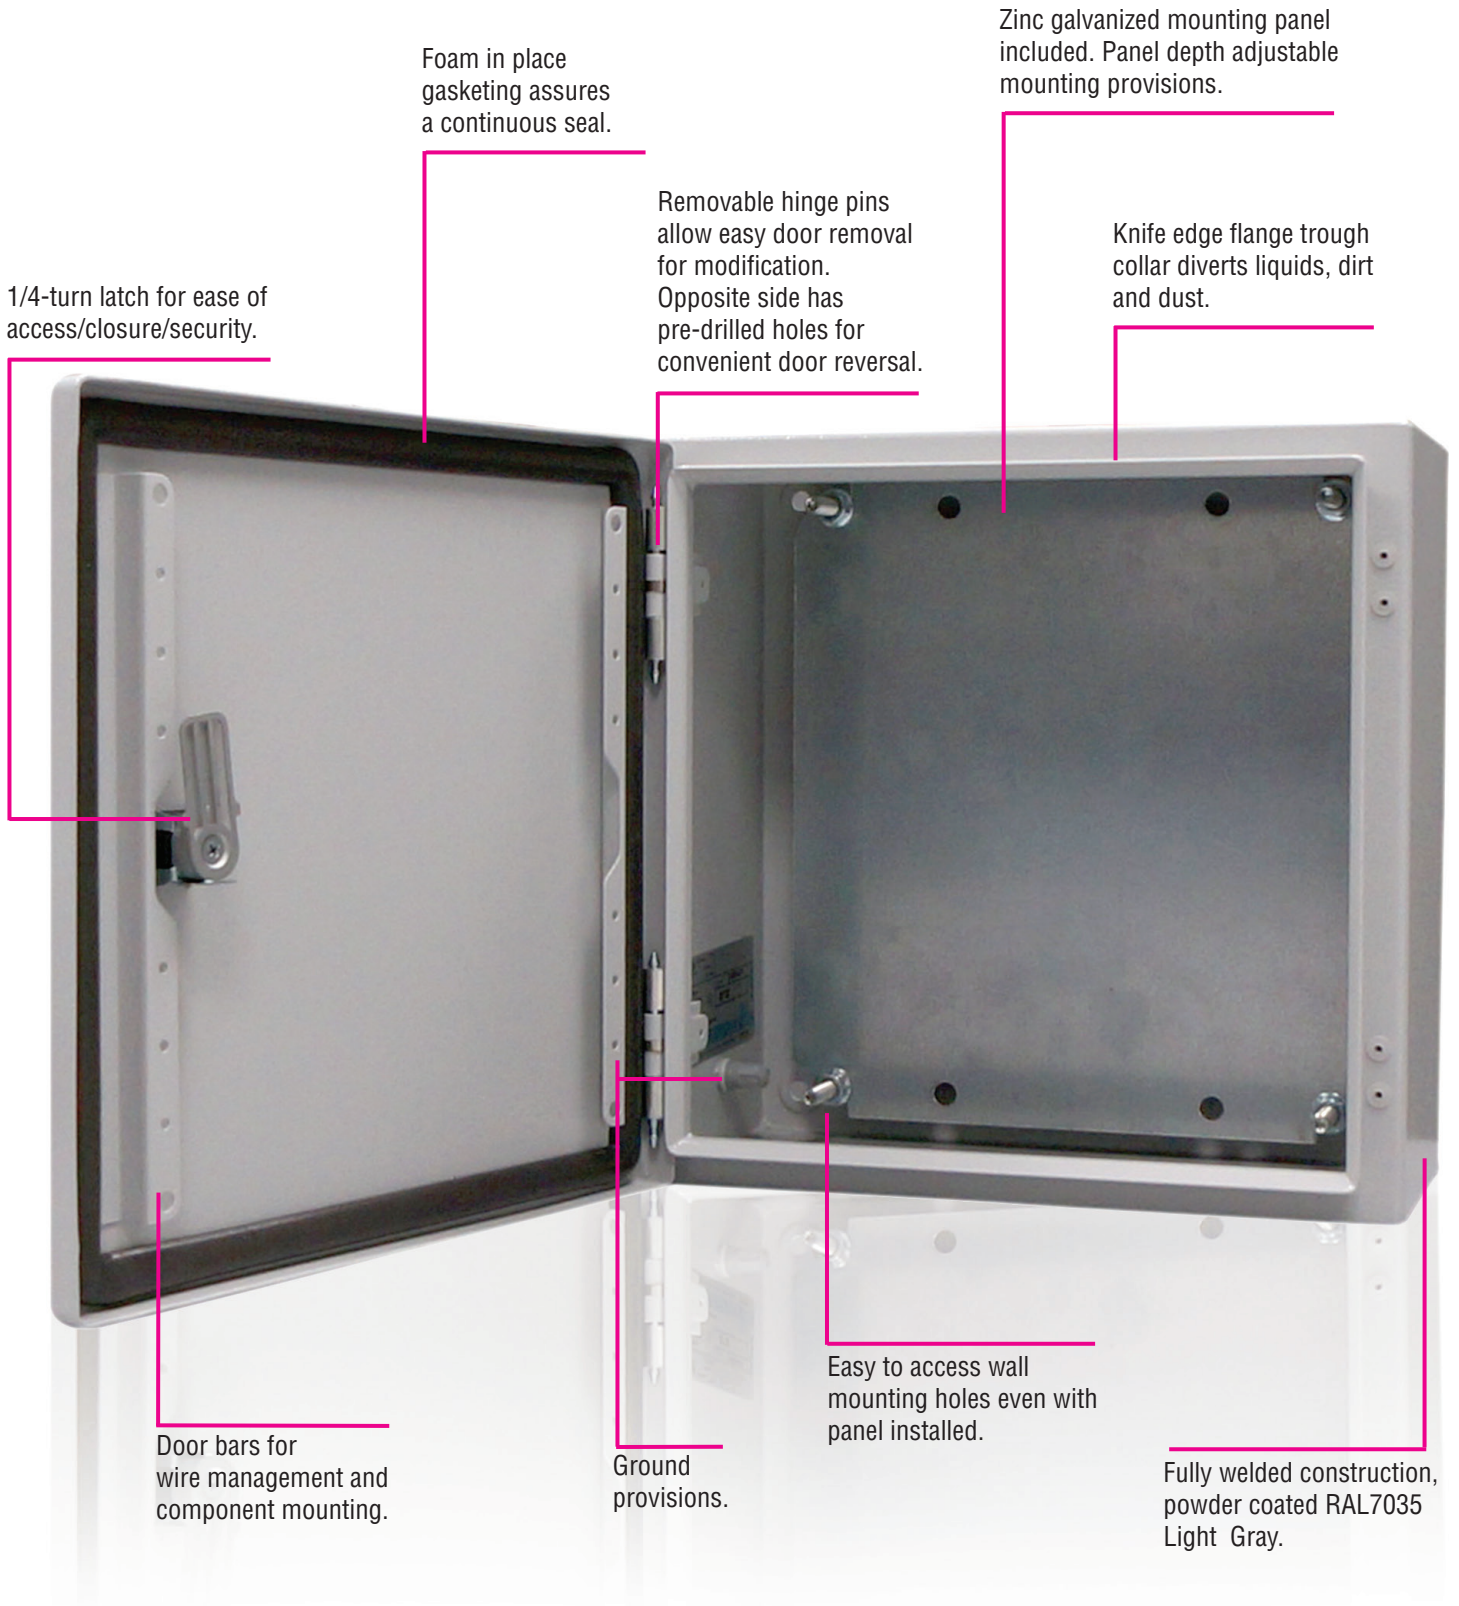

Rittal – The System.

Faster – better – everywhere.

Wallmount Enclosures

Rittal Wallmounts.
A good thing just got better.

ENCLOSURES

POWER DISTRIBUTION

CLIMATE CONTROL

IT INFRASTRUCTURE

SOFTWARE & SERVICES

FRIEDHELM LOH GROUP

Experience The Rittal Wallmount Difference

The Rittal Wallmount Difference

You've known Rittal quality in Wallmount Enclosures for years. Now you can get the industry's highest-quality enclosures in over 100 standard sizes, available in both carbon and stainless steel. And, with our American manufacturing plant located in central Ohio, you won't have to wait for the perfect Rittal enclosure you need for your facility today.

Stainless Steel Wallmount Enclosures

Removable stainless steel hinge pins allow easy door removal for modification.

Zinc galvanized mounting panel included. Panel depth adjustable mounting provisions.

Rear, blind nut design enables enclosure to be mounted to the wall and maintain the integrity of the UL Type 4X rating.

Stainless steel screw driver insert and 1/4-turn latch for ease of access/closure/security.

Ground provisions.

Fully welded construction, Stainless Steel

Defined edge flange trough collar diverts liquids, dirt and dust.