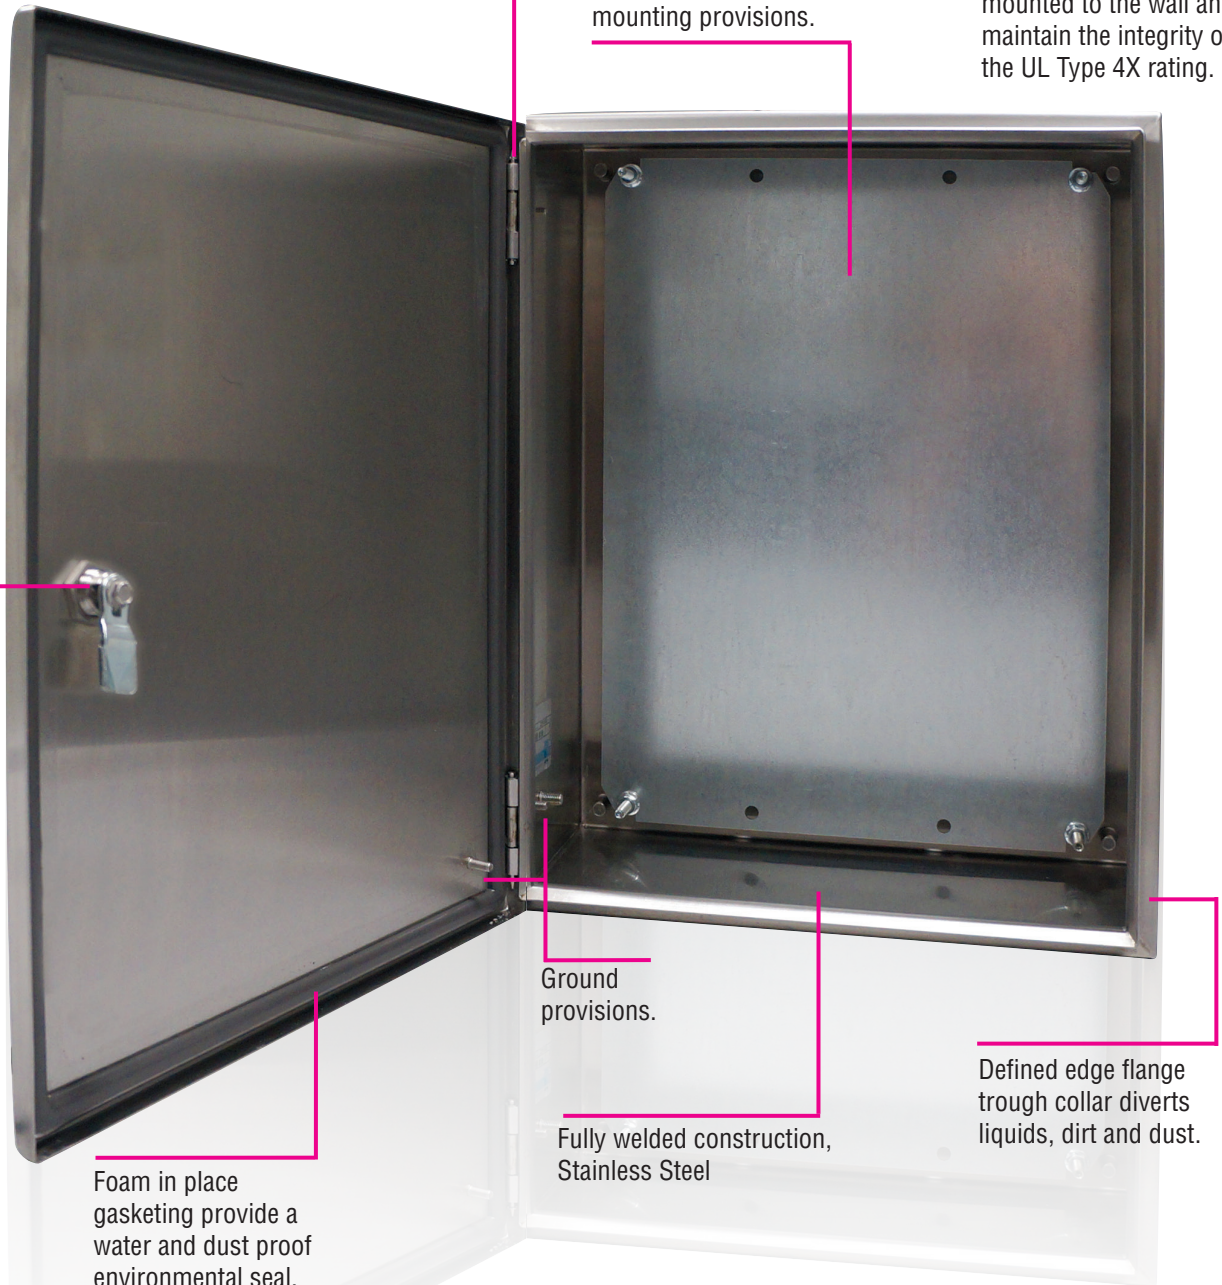

Stainless Steel Wallmount Enclosures

Removable stainless steel hinge pins allow easy door removal for modification.

Zinc galvanized mounting panel included. Panel depth adjustable mounting provisions.

Rear, blind nut design enables enclosure to be mounted to the wall and maintain the integrity of the UL Type 4X rating.

Stainless steel screw driver insert and 1/4-turn latch for ease of access/closure/security.

Ground provisions.

Fully welded construction, Stainless Steel

Defined edge flange trough collar diverts liquids, dirt and dust.

Foam in place gasketing provide a water and dust proof environmental seal.